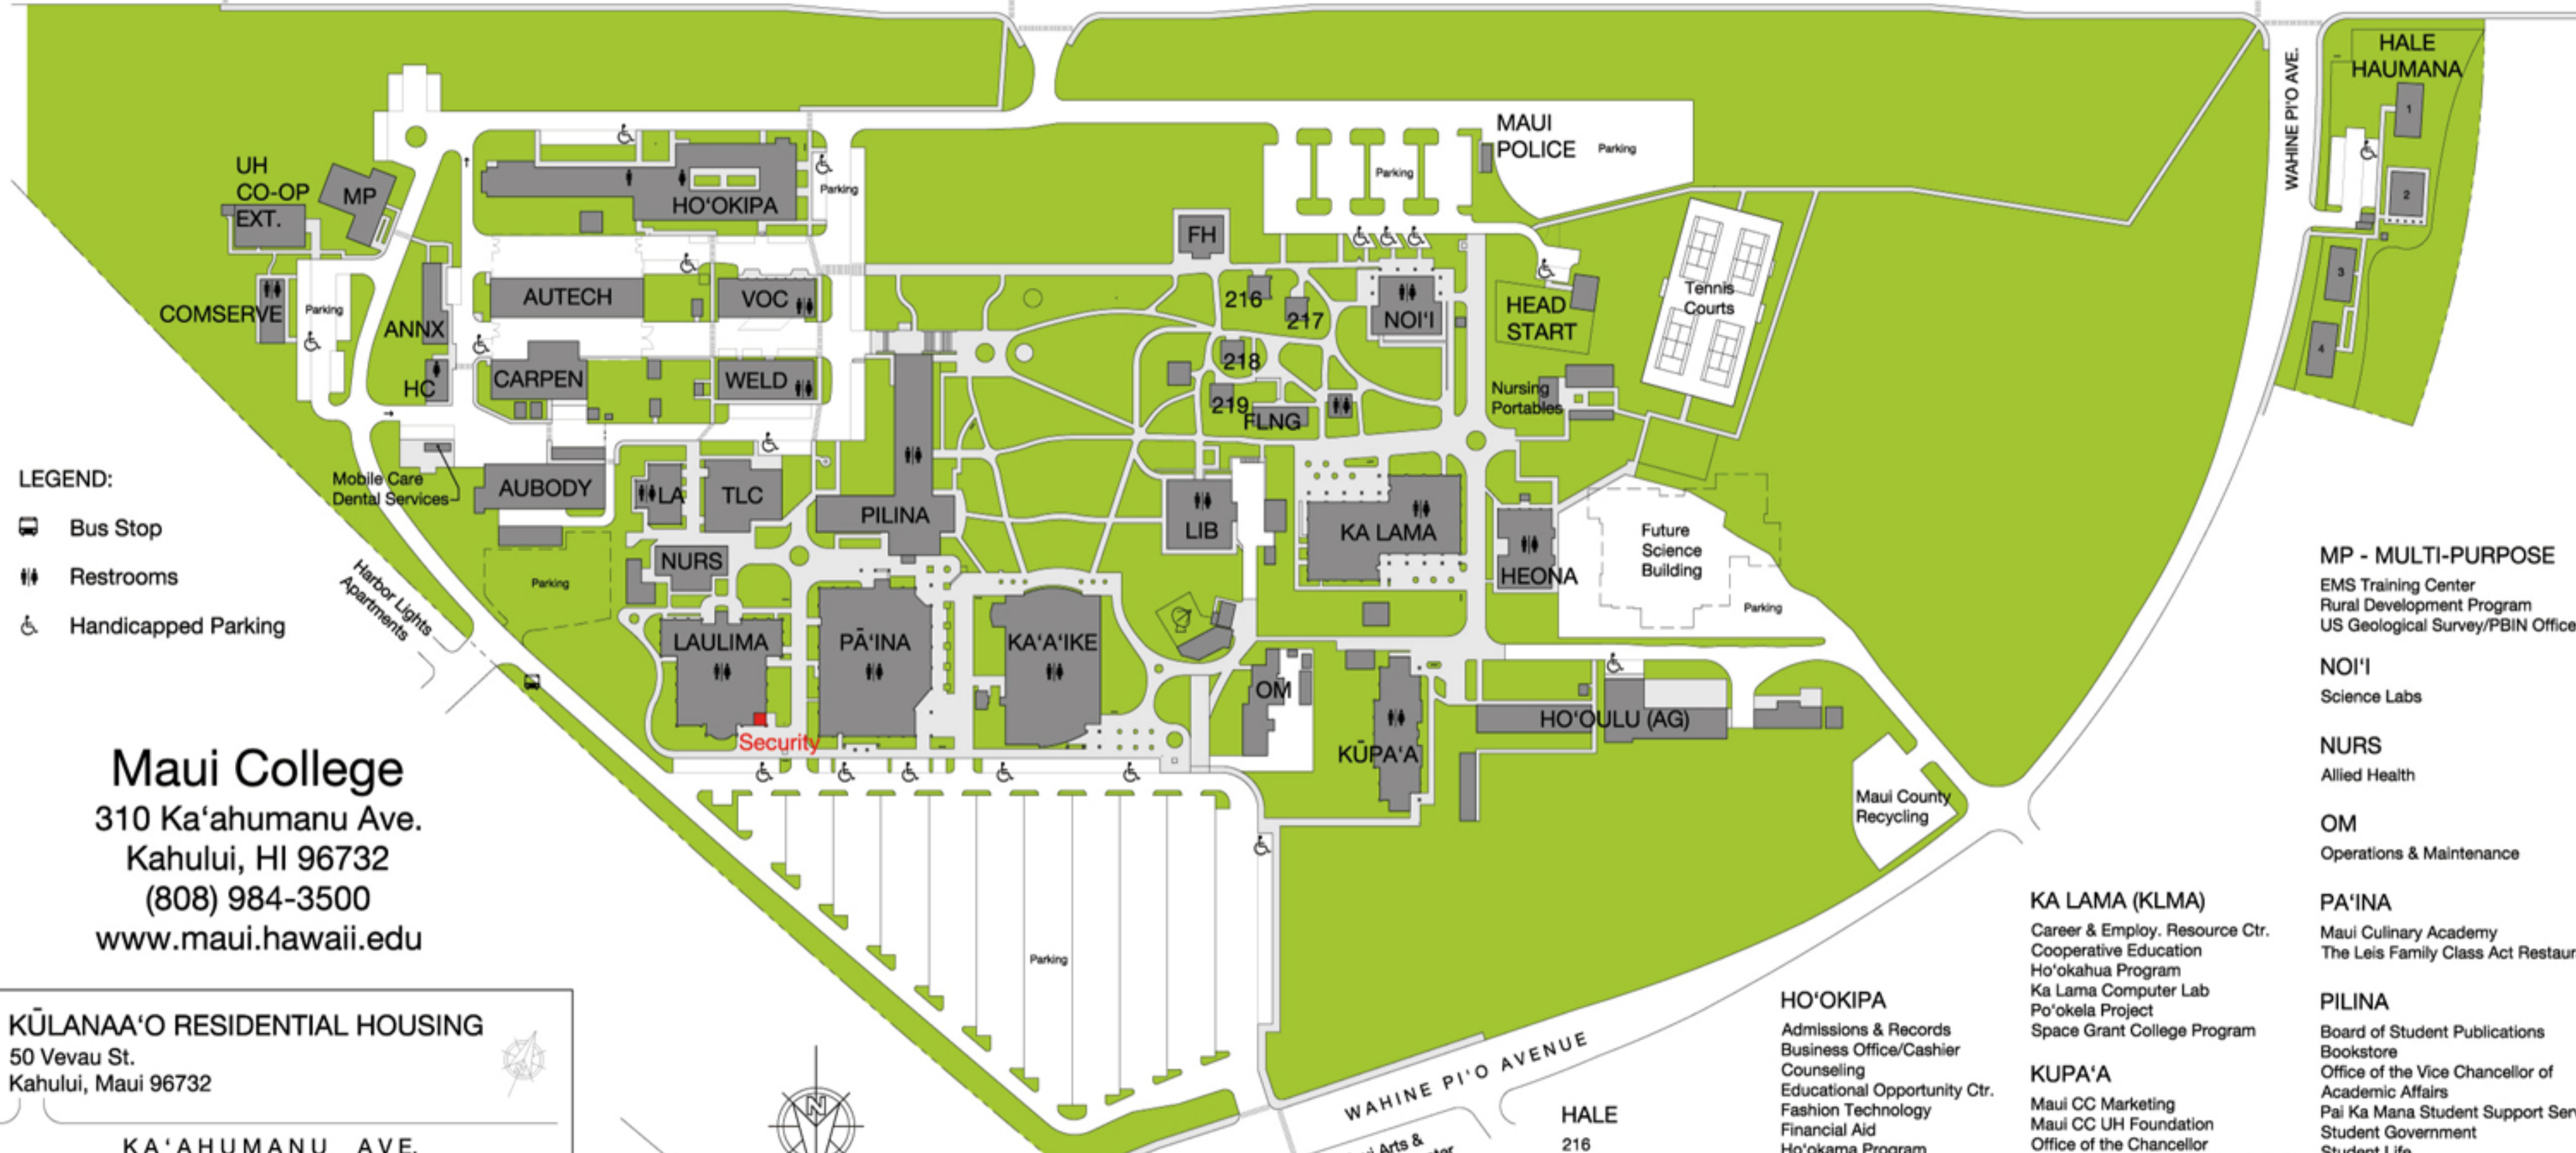

Queen Ka'ahumanu Shopping Center

KA'AHUMANU AVENUE

AVENUE

PAPA AVE.

WAHINE PI'O AVE.

HALE HAUMANANA

LEGEND:

- Bus Stop
- Restrooms
- Handicapped Parking